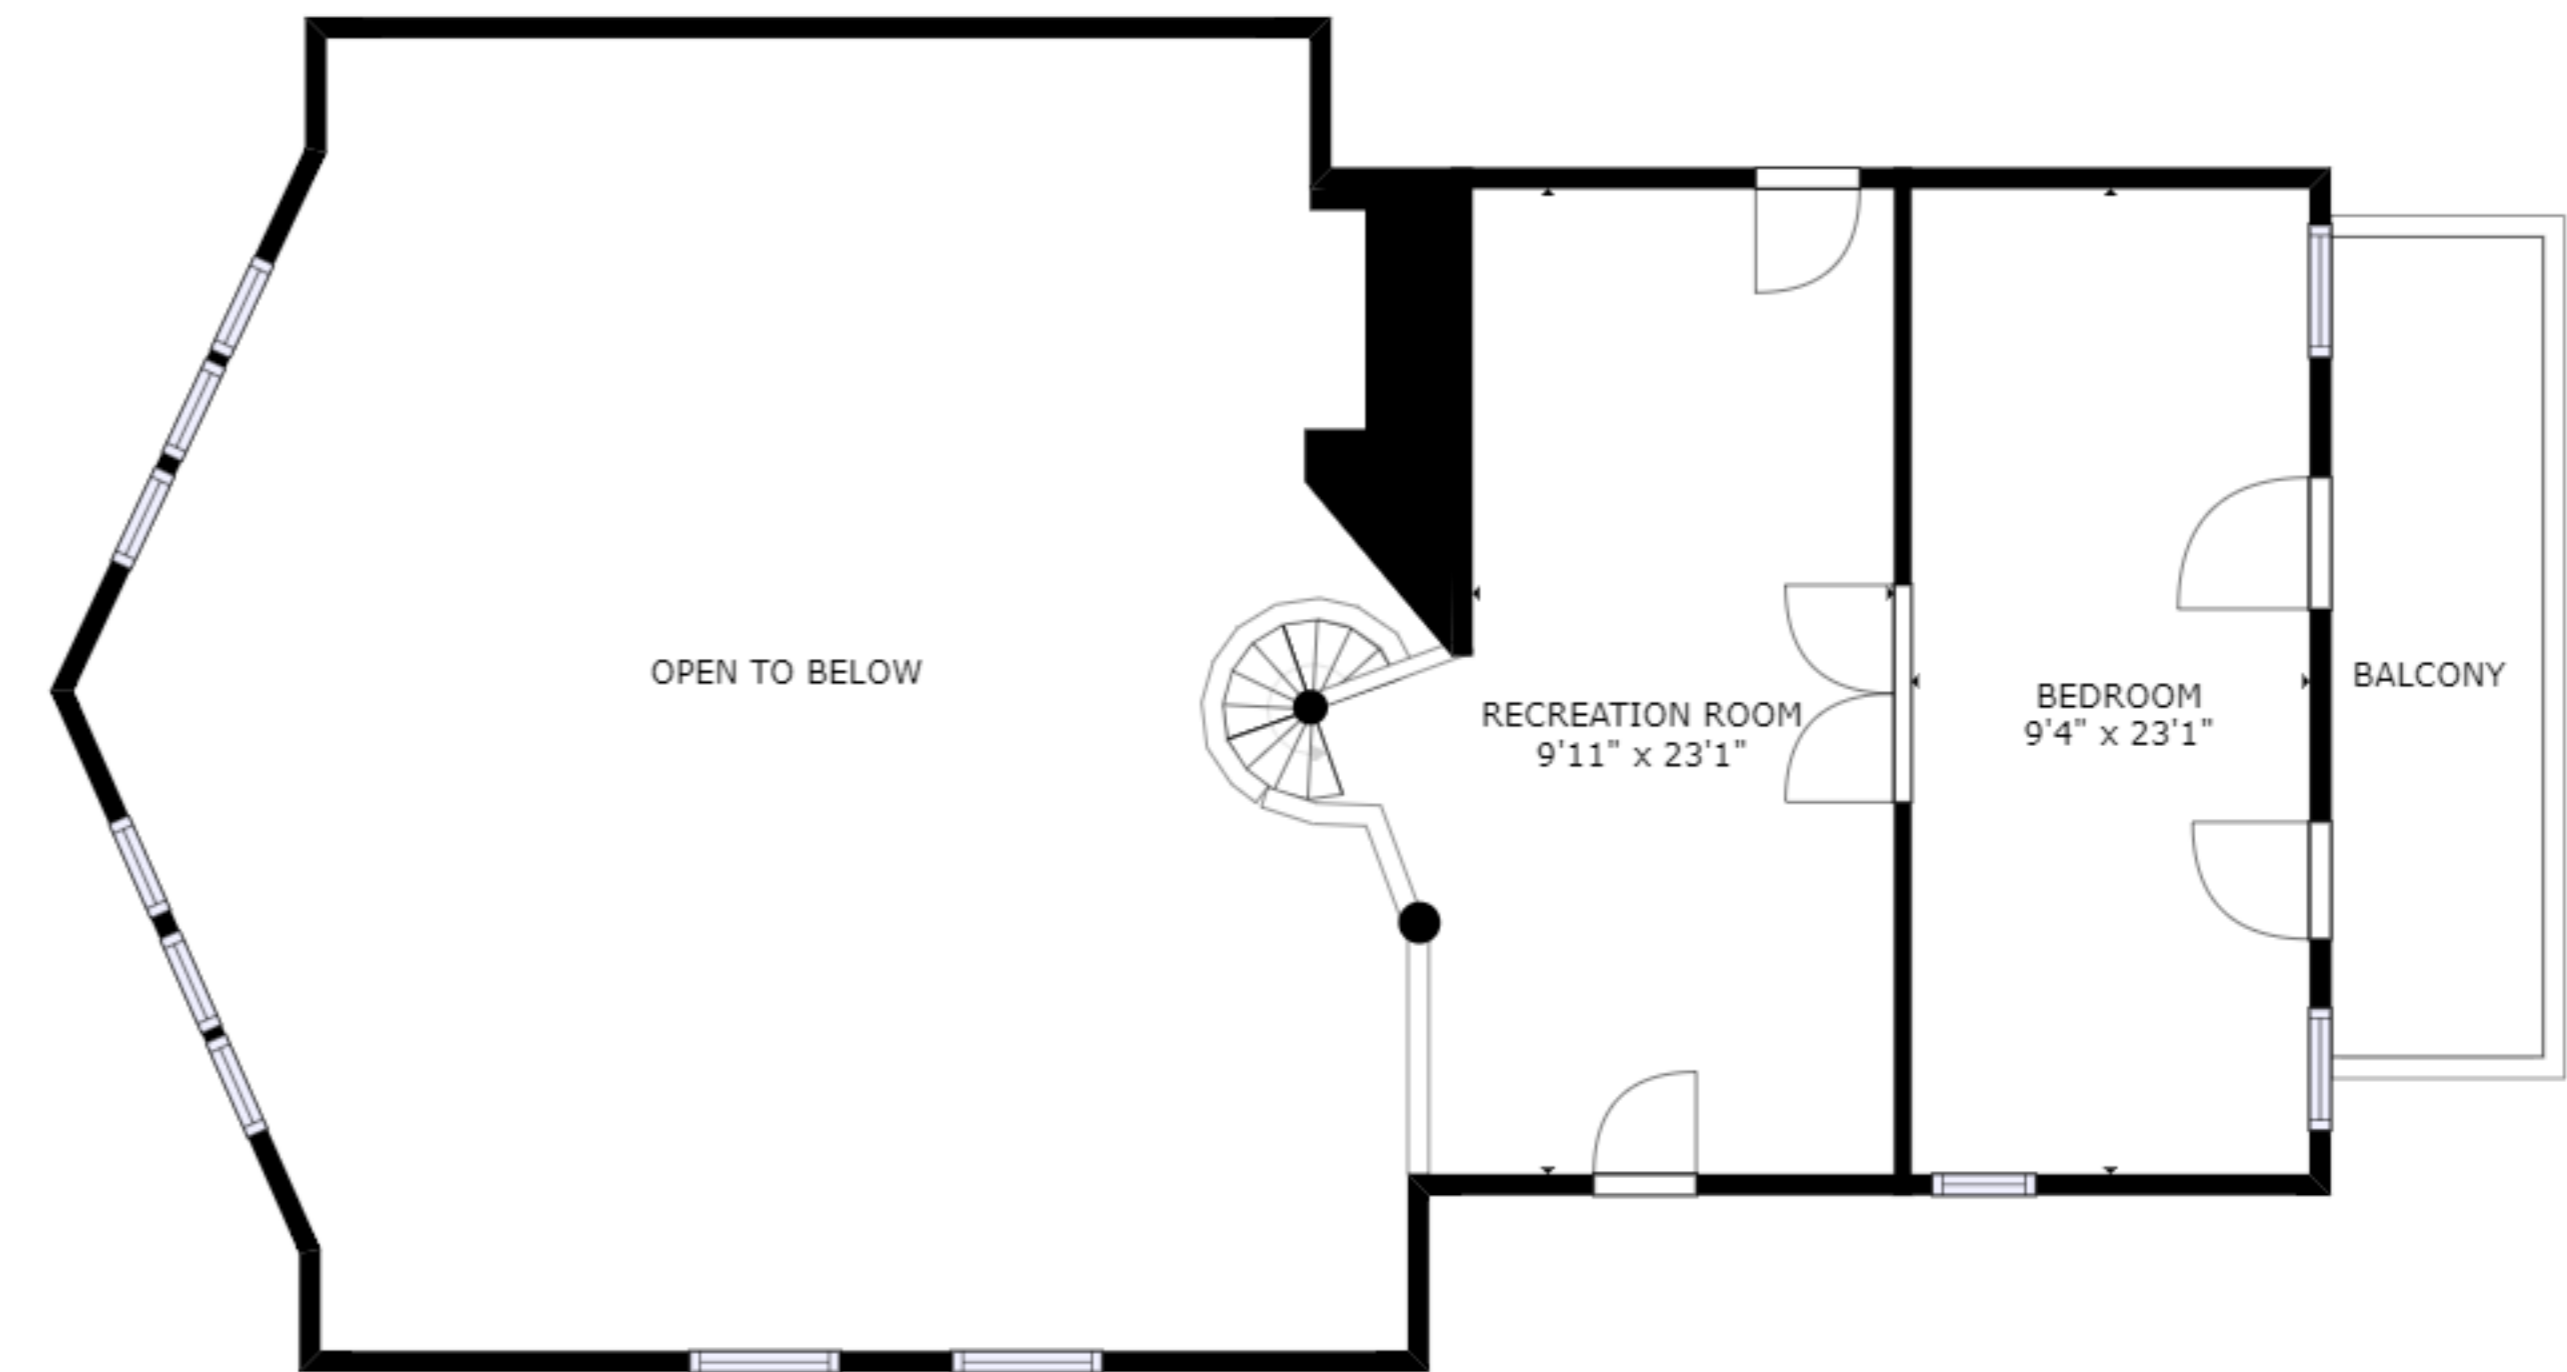

FLOOR 2

FLOOR 1

FLOOR 3

GROSS INTERNAL AREA
 FLOOR 1: 1306 sq. ft, FLOOR 2: 1645 sq. ft
 FLOOR 3: 523 sq. ft
 TOTAL: 3475 sq. ft

SIZES AND DIMENSIONS ARE APPROXIMATE, ACTUAL MAY VARY.